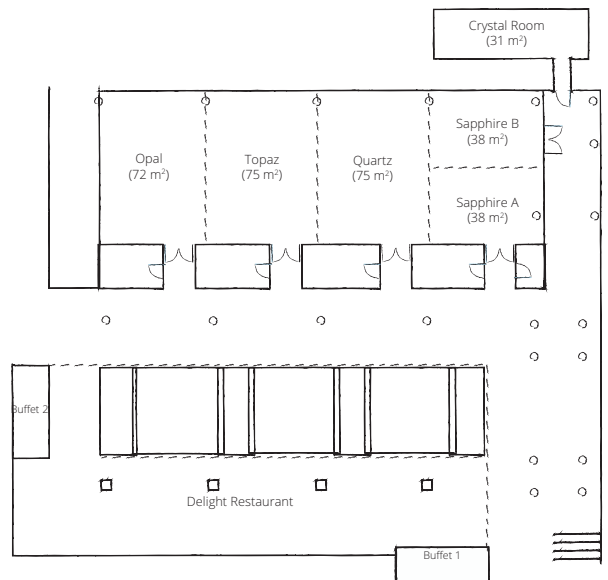

CONFERENCES IN STYLE

Unique atmosphere. 24/7 support. Located right in the city centre, the glass-walled Crystal Room with its view of the piazza is just one of many highlights. Ideal for smaller meetings. Planning a larger event? The hotel offers a total of 12 flexible meeting rooms holding up to 554 people, restaurant with movable walls for 220 people and a spacious foyer. And from early in the morning till late at night, the experienced events team will be on hand to provide support.

ENDLESS EXPLORATION • viennahouse.com

When a hotel becomes your house

Meet, greet and be creative

MEETING COMPLEX I

KONFERENČNÍ MÍSTNOST CONFERENCE ROOMS	m ²						
Opal	72	70	48	32	43	70	48
Topaz	75	70	48	32	43	70	48
Quartz	75	70	48	32	43	70	48
Sapphire A	38	35	21	15	22	-	-
Sapphire B	38	35	24	15	22	-	-
Sapphire A + B	77	70	54	35	43	70	48
2 rooms (connected)	147	155	108	50	60	200	96
3 rooms (connected)	222	250	180	80	95	300	144
4 rooms (connected)	303	365	252	104	118	400	162
Crystal	31	40	-	-	25	40	-